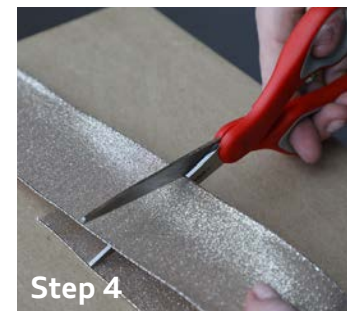

Gift Box Wrapping

Two ribbon colors have been chosen, Gold and Silver. A combination of the two colors is ideal for a balanced display. If setting up Concept 3, 4 box sets will be required to create the display. Alternate between the application of gold and silver ribbon for each box set wrapped. For example in Concept 3, two gold and two silver sets were wrapped.